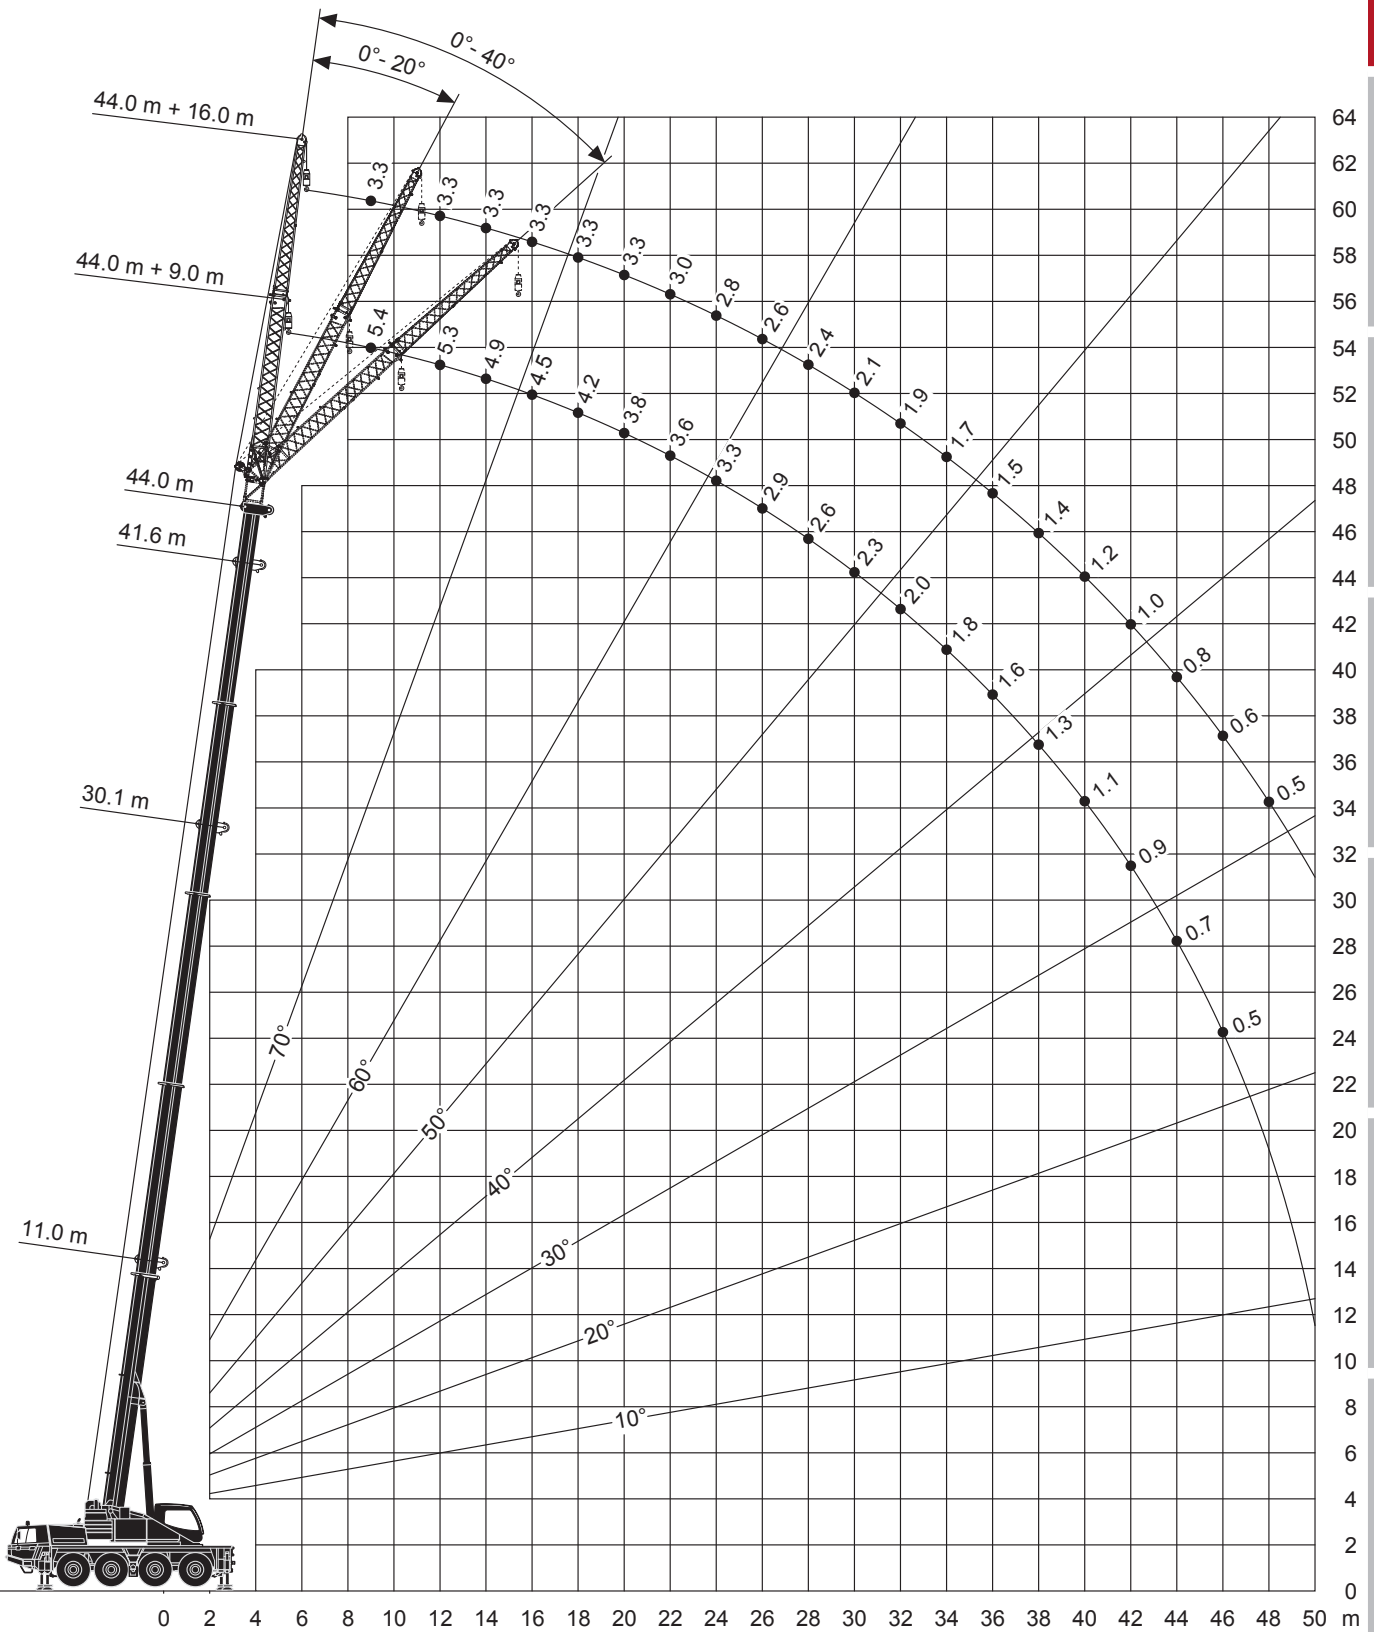

Autokrane

Transportfahrzeuge

Hubarbeitsbühnen

Gabelstapler

Teleskopstapler

Montagen

Sonstiges

30,1-44m

9m

15t

7,8x6,4m

360°

13000

m	30,1			41,6			44			m
	0°	20°	40°	0°	20°	40°	0°	20°	40°	
4,5	10,5*									4,5
5	10,5*									5
6	10,5*									6
7	10,5*			6						7
8	10,1*	8,1		6			5,4			8
9	9,6*	7,7		6			5,4			9
10	9*	7,3	6,4	6			5,4			10
11	8,5	7	6,1	6	5,4		5,4	5,1		11
12	8,1	6,7	5,9	5,7	5,2		5,3	4,9		12
14	7,3	6,2	5,5	5,2	4,9	4,4	4,9	4,6	4,3	14
16	6,7	5,8	5,2	4,8	4,5	4,2	4,5	4,3	4	16
18	6	5,4	4,9	4,4	4,3	3,9	4,2	4	3,8	18
20	5,4	5,1	4,7	4,1	4	3,7	3,8	3,8	3,6	20
22	4,8	4,8	4,5	3,8	3,7	3,5	3,6	3,5	3,4	22
24	4,3	4,4	4,3	3,6	3,5	3,4	3,3	3,3	3,2	24
26	3,6	3,8	4	3,2	3,3	3,2	2,9	3	3	26
28	3,1	3,2	3,4	2,9	3	3	2,6	2,7	2,7	28
30	2,6	2,8	2,8	2,6	2,7	2,8	2,3	2,4	2,4	30
32	2,2	2,3		2,3	2,4	2,5	2	2,2	2,2	32
34	1,9	1,9		2	2,1	2,2	1,8	1,9	2	34
36	1,6			1,6	1,8	1,9	1,6	1,7	1,8	36
38				1,4	1,5	1,6	1,3	1,5	1,5	38
40				1,1	1,2	1,3	1,1	1,2	1,3	40
42				0,9	1		0,9	1	1	42
44				0,7	0,8		0,7	0,8		44
46				0,6	0,6		0,5	0,6		46

* mit Zusatzeinrichtung