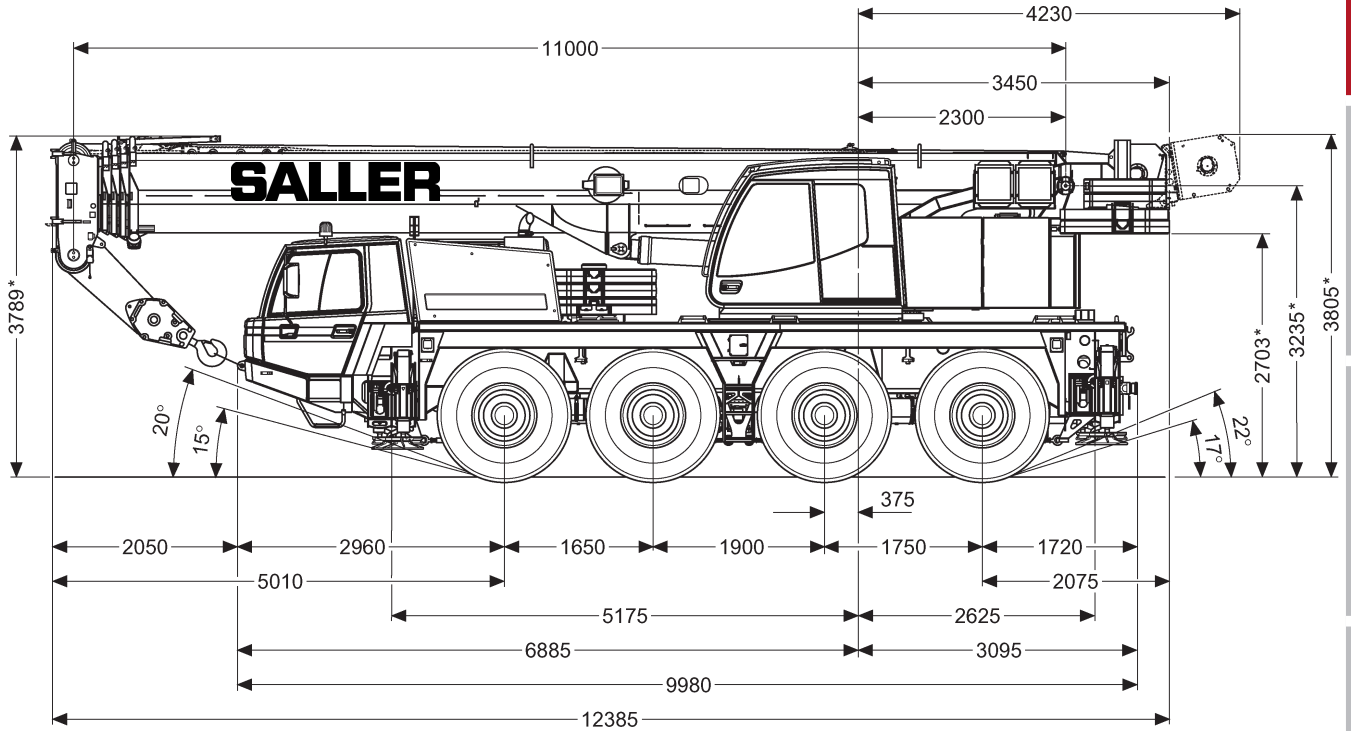

Tadano ATF 65G-4

Teleskop-Mobilkran 70 t

11-44m

9/16m

15t

7,81x6,4m

53t

* ± 100