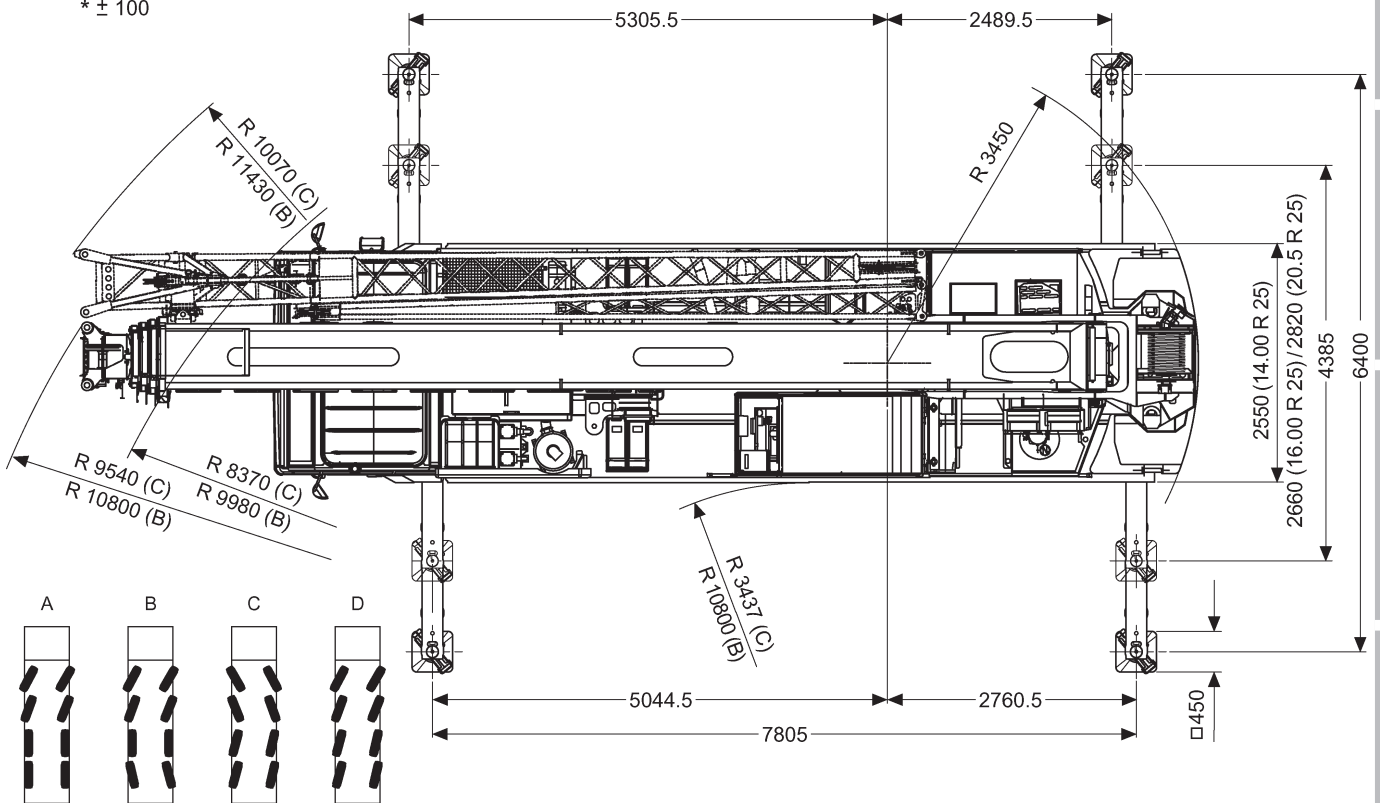

Tadano ATF 65G-4

Teleskop-Mobilkran 70 t

11-44m

9/16m

15t

7,81x6,4m

53t

* ± 100