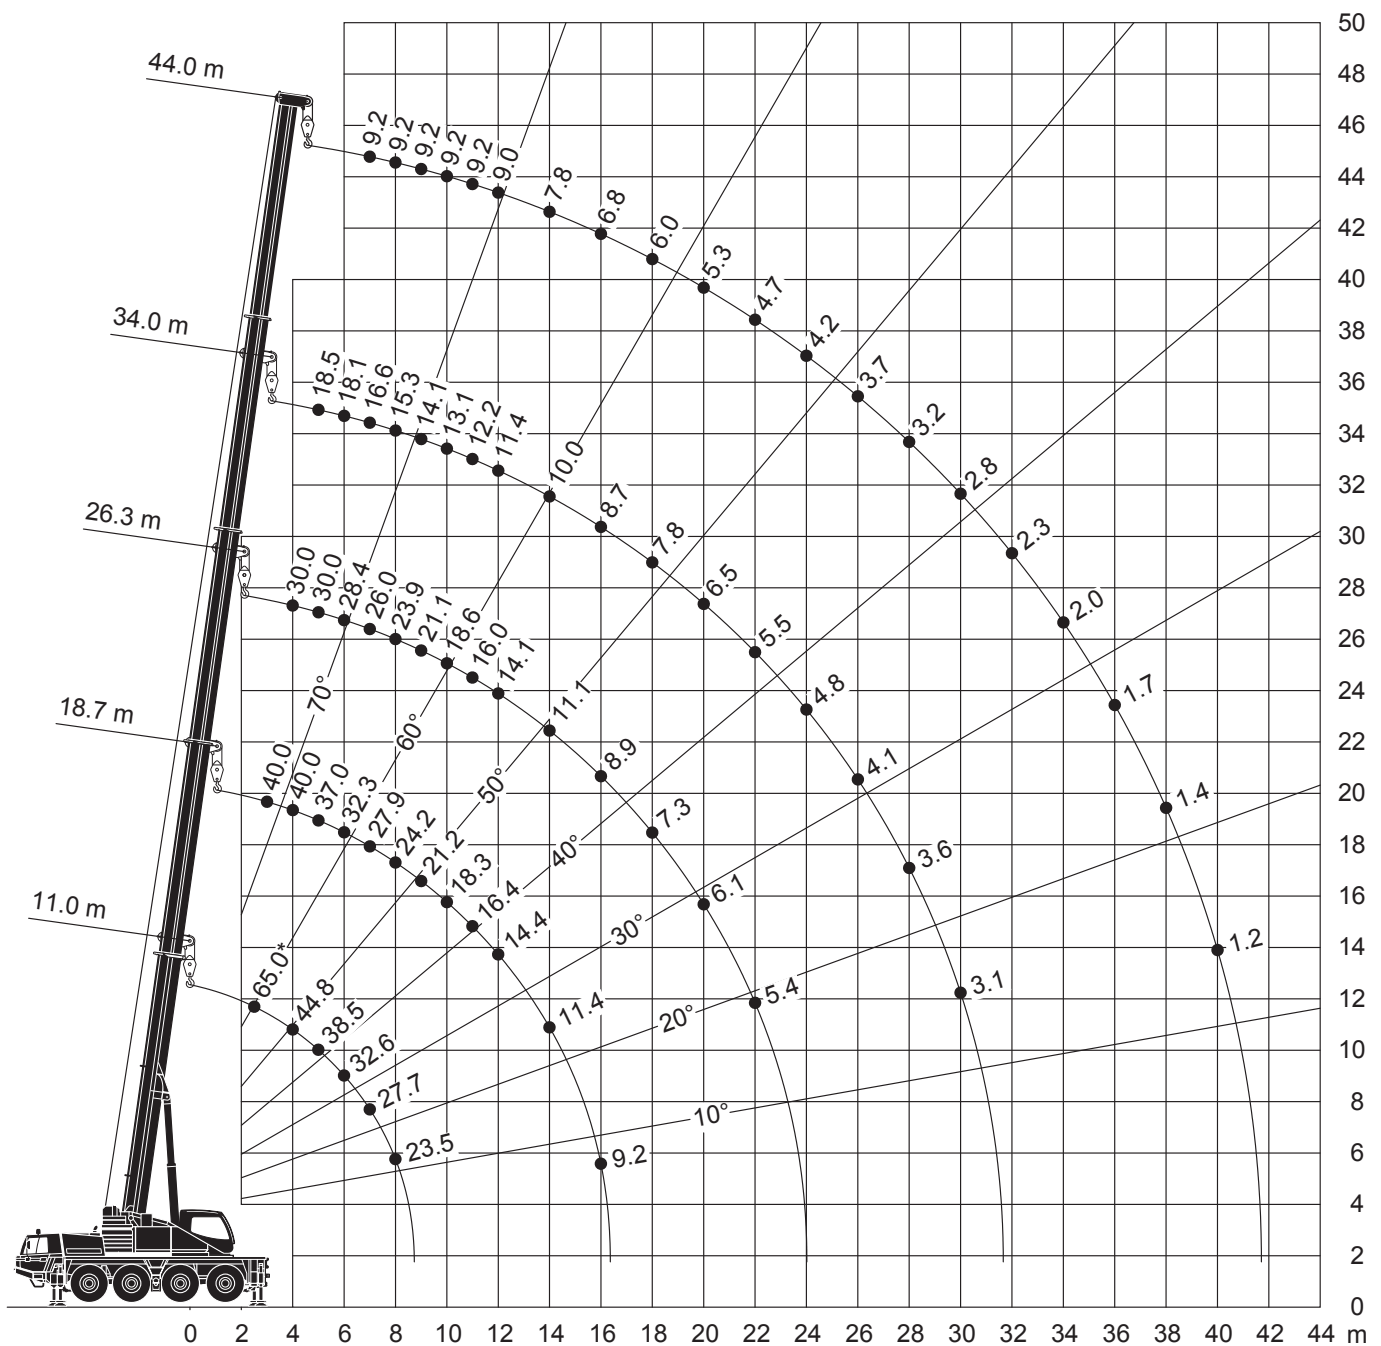

Tadano ATF 65G-4

Teleskop-Mobilkran 70 t

11-44m

15t

7,81x6,4m

360°

75%

m	11	14,8	18,7	22,5	26,3	30,1	34	37,8	41,6	44	m
2,5	65*										2,5
3	53,3	50	40								3
3,5	48,8	47,6	40	35							3,5
4	44,8	44,1	40	34,9	30						4
4,5	41,4	41	39,7	33,2	30	23,4					4,5
5	38,5	38,3	37	32	30	22,2	18,5				5
6	32,6	32,6	32,3	31,2	28,4	20,1	18,1	14			6
7	27,7	27,9	27,9	27,6	26	18,3	16,6	14	10,4	9,2	7
8	23,5	24,1	24,2	23,9	23,9	16,8	15,3	14	10,4	9,2	8
9		21,2	21,2	20,9	21,1	15,4	14,1	13,1	10,4	9,2	9
10		18,2	18,3	18,9	18,6	14,3	13,1	12,2	10,4	9,2	10
11		16	16,4	16,3	16	13,2	12,2	11,4	10,4	9,2	11
12		14,1	14,4	14,4	14,1	12,3	11,4	10,7	9,9	9	12
14			11,4	11,4	11,1	10,7	10	9,4	8,9	7,8	14
16			9,2	9,2	8,9	8,6	8,7	8,4	7,9	6,8	16
18				7,6	7,3	7,2	7,8	7,3	7,1	6	18
20				6,6	6,1	6,6	6,5	6,5	6,2	5,3	20
22					5,4	5,8	5,5	5,5	5,2	4,7	22
24						5	4,8	4,7	4,4	4,2	24
26						4,3	4,1	4	3,8	3,7	26
28							3,6	3,5	3,2	3,2	28
30							3,1	3	2,7	2,8	30
32								2,6	2,3	2,3	32
34								2,2	2	2	34
36									1,7	1,7	36
38									1,4	1,4	38
40										1,2	40

*nach hinten mit Zusatzeinrichtung

Autokrane

Transportfahrzeuge

Hubarbeitsbühnen

Gabelstapler

Teleskopstapler

Montagen

Sonstiges